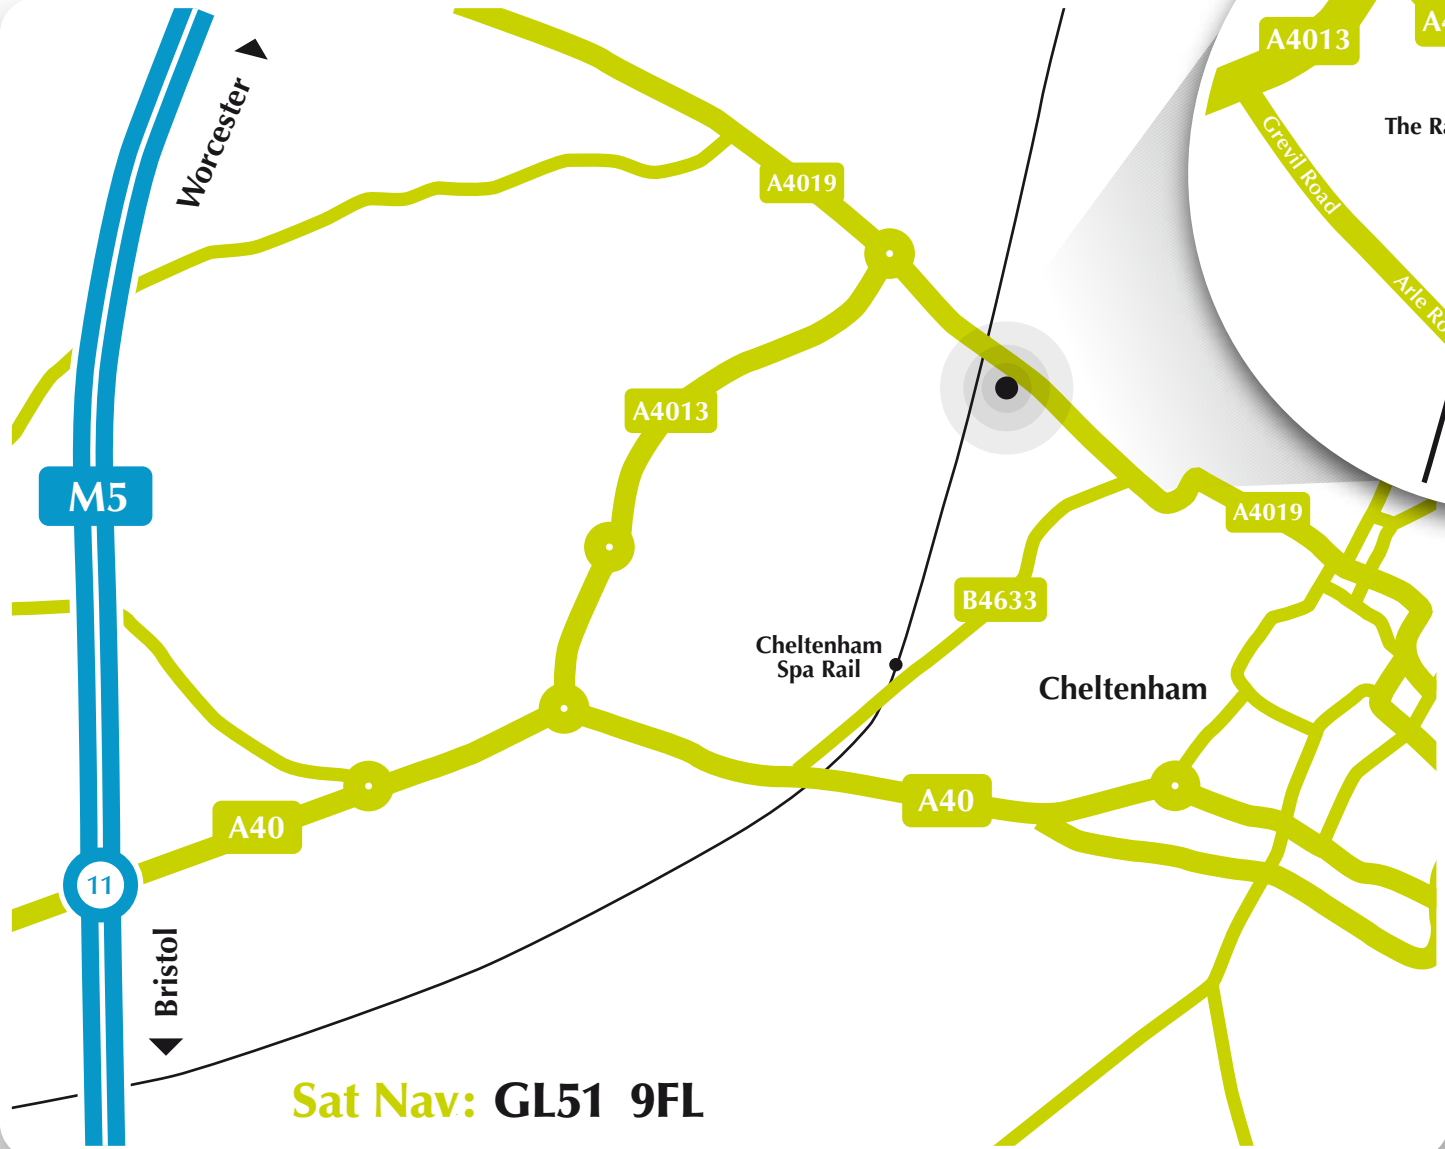

# CHELTENHAM

Sat Nav: GL51 9FL

SPACE  
BUSINESS CENTRES